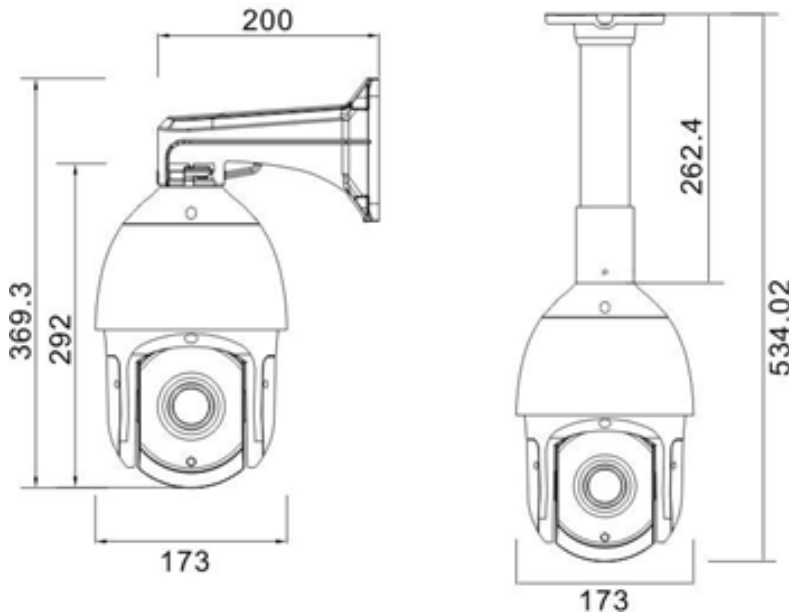

VFA-920D5 1080P / IP66

High Speed Dome Infrared Camera

- > 2-million-pixel 1/2.8" CMOS image element
- > Optical Zoom up to 20X
- > precision drive, sensitive response, smooth operation, accuracy deviation less than 0.1 degrees.
- > Support lightning protection, surge protection, and surge protection.
- > International Protection Marking IP66
- > Support camera OSD (on-screen display) in English.
- > With 8 infrared lights, the effective irradiation distance can reach 120 meters.
- > 360°continuous rotation horizontally, 0°- 90°vertically
- > Support auto-reversal and no blind spot monitoring.
- > Support proportional zooming.

Package Dimensions- 265×265×420 mm

Version updating is not going to inform, please check the on-going updating information

Appearance Description

unit : mm

Version updating is not going to inform, please check the on-going updating information