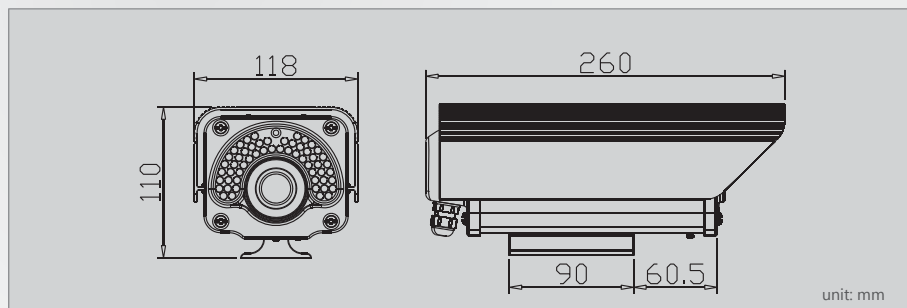

SPECIFICATIONS

Video System	NTSC	PAL
Pick Up Element	1/3 Inch 960H CCD Image Sensor	
Image Signal Process	DIGITAL SIGNAL PROCESSING SYSTEM	
Lens Mount	2.8mm ~ 12mm (vari-focal) Auto Iris IR Lens	
Number Of Pixel	1020 (H) × 508 (V)	1024 (H) × 596 (V)
Picture Elements	APPROXIMATELY 520K	APPROXIMATELY 610K
Horizontal Resolution	700TVL	
Power Supply	AC 100~240V	
Consumption	50mA(IR OFF)/180mA(IR ON)	
Mechanical IR Cut Filter	Automatically Switches (IR Board Control)	
Synchronization	INTERNAL	
Scanning System	2 : 1 INTERLACE	
Sensitivity	0 LUX (IR ON)	
Minimum Illumination	0.03Lux	
S/N Ratio	Max.52 dB(AGC off, Weight on)	
Menu	Build in OSD Control	
Title	Title	
Wide Dynamic Range (WDR)	ATR Digital WD	
Back Light Compensation (BLC)	HLC / BLC / OFF	
Automatic Gain Control (AGC)	ON / OFF (4 Steps)	
Dynamic Noise Reduction(DNR)	2D-NR	
Day & Night Mode (D&N)	Color / B&W / AUTO	
Motion Detection	ON / OFF (24x16 Zones)	
Flicker Less	ON / OFF	
Privacy Mask	ON / OFF (8 Zones Programmable, Mosaic)	
Auto White Balance	ATW/PUSH/USER1/USER2/ANTI CR/MANUAL/ PUSH LOCK (1800K to 10500K)	
Electronic Shutter	AUTO: 1/60 S to 1/100000 S	AUTO: 1/50 S to 1/100000 S
Analog Output	1 Vp-p COMPOSITE VIDEO OUTPUT, 75 OHMS	
LEDs	56PCS	
IR Range	40M	
Wavelength	850 nm	
IP Rating	IP66	
Operating Temperature	-5° C ~ +60° C	
Dimensions (W × D × H)	118 × 110 × 260 mm	
Weight	About 1300 g	

★Product specifications are subject to change without notice; please contact us for the latest information.

DIMENSION

■ DISTRIBUTED BY