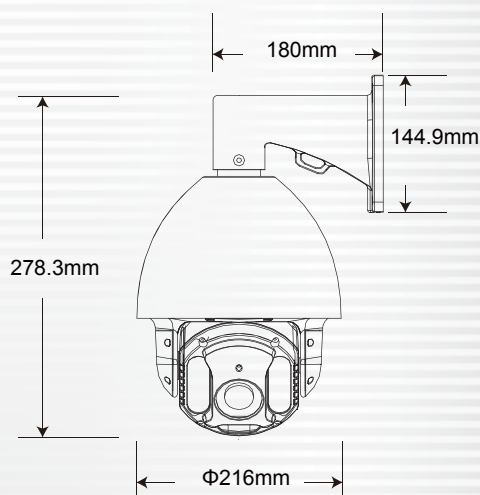

VFH-8335I

2M 33X Outdoor IP-66 IR IP Speed Dome

Wall

• SPECIFICATIONS

Lens Specs (Zoom LENS)	Optical Zoom	33X	
	Focus	4.5mm ~ 148.5mm (Auto Focus)	
	Least Focus Distance	1.5 meter (by DISTANCE setting)	
	Aperture (F)	F1.6(wide) ~ F5(Tele)	
	Aperture Range	F1.6 ~ F32, CLOSE	
	Viewing Angle	Wide Angle 62.87° (Horizontal) / 37.0° (Vertical) Tele Angle 2.08° (Horizontal) / 1.18° (Vertical)	
Sensor Specs	Color Mode	Color(Day) / B&W(Night) Automatic Switching	
	Scanning System	Panasonic 1/3" Progressive CMOS Sensor	
	Effective Pixel (HxV)	2M pixels (1920 X 1080)	
	Resolution	1080P30 (NTSC) / 1080P25 (PAL) Output	
Imagine Processing Features	Luminous	0 lux (IR ON)	
	Digital Zoom	1x ~ 25x(ZOOM Set), 25x~62x(MENU Set)	
	Shutter / Sync Method	Auto · FLK · 1/60 ~ 1/50,000 / Internal Sync	
	AGC	x0 ~ x15	
	Sensitive Gain	x2 ~ x30	
	Brightness	x1 ~ x100	
	White Balance	AUTO · AWB · ATW · AWC · INDOOR · OUTDOOR	
	De-noise	2D · 3D	
	MIRROR	Horizontal, vertical & Flip	
	SHAPNESS	0 ~ 15	
	High Light Compensation	WDR · BLC · HSBC(High Light Mask)	
	Special Features	De-fog · DIS · MOTION · Blemish Compensation · FREEZE · Day/Night PRIVACY · Slow-Shutter · Corner Remove	
	Transmission Specs	Compression Format	H.264 (1920 x 1080) @max. 30fps
		Interface	10/100 Mbps Ethernet , RJ-45
Protocol		IPv4,TCP/IP, DHCP, HTTP, FTP, SMTP,RTSP,SNTP,DNS	
Browser		Microsoft Internet Explorer 6.0 later version	
Text Display Function (Pre-OSD)		Time, date, or custom text display and can be set to display position	
Control Specs	control via IE	Speed dome/OSD MENU all functions can be controlled (compatible with keyboard KB-100)	
	Run Preset Time	Over 1 Second	
	Horizontal / Vertical Speed	240°/S / 180°/S	
	Horizontal Rotation Range	360° continuous	
	Vertical Rotation Range	0° ~ 90°	
	Camera ID (Pre-set Point)	256 Points (Max.)	
	Pre-set Point Variance	±0.01°	
	Alarm	1 Channel input & 1 Channel output	
	IR LED Distance	8pcs High power IR LED over 100 M (Max.)	
Build-in Fan	Temperature controlled		
Power Supply	AC24V@3A / 40W (Max.)		
Operation Temperature	-20°C ~ +50°C		
Humidity Environment	0 ~90%RH		
Protection Level	IP66, All weather 3rd party enclosure, Build-in fan, All day recording,3000V lighting protection, Serge Protection.		

★ Product specifications are subject to change without notice; please contact us for the latest information.