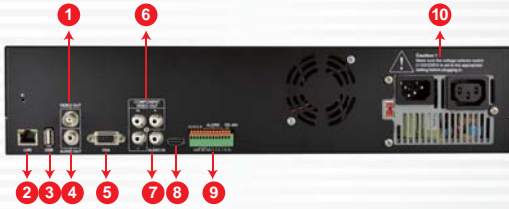

VDH-621 NV

16CH H.264 HD1080P Network Video Recorder

Rear Panel