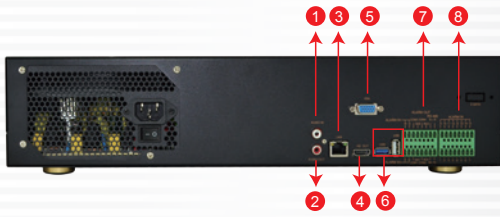

VDH-NXE904

64CH 1080P H.265+ Network Video Recorder

■ INSTALLATION