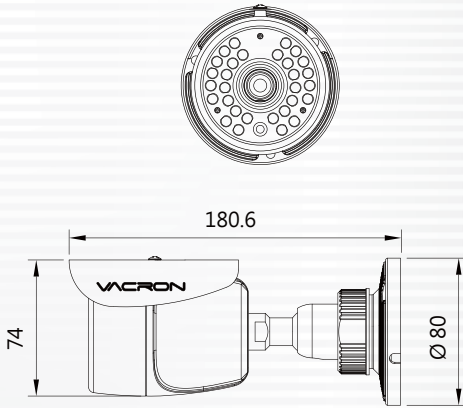

ONVIF

5 Megapixel IR Bullet

IP Camera

NEW 2014 AUG. V1.1

IP Surveillance

VIG-UM723

- 5 Mega Pixel 1/3.2" CMOS Image Sensor.
- Real-time H.264,H.265+, MJPEG Compression(Dual Codec).
- Resolution : 2560x1920.
- Simultaneous Multiple Streams.
- 42 IR LEDs, IR Range 25M
- Supports ONVIF Standard to Simplify Integration and Enhance Interoperability.

VIG-UM723 5 Megapixel IR Bullet IP Camera

Dimension Unit: mm

SPECIFICATIONS

System	Flash : 16MB	
	RAM : 256MB	
Image Sensor	5 Megapixel High Quality 1/3.2 CMOS Image Sensor	
Sensitivity	0 Lux (IR ON)	
IR LEDs	42 pcs	
IR Range	25 m	
Lens	Board Lens 3.6 mm F1.8	
	Removable IR-cut filter for day & night function	
Video	H.264/H.265+: 2560x1920 @10fps	
	H.264/H.265+: 1920x1080 @25fps	
	H.264/H.265+: 1280x720 @30fps	
	H.264/H.265+: 640x480 @30fps	
	Compression: H.264, H.265+, MJPEG Streaming: Dual Codec (H.264 · H.265+ · JPEG) Selectable	
Image Settings	Support Simultaneous multiple streams	
	Adjustable image size, quality, and bit rate	
	Time/Date stamp and text caption overlay.	
	BNC connector for video output, NTSC/PAL video output switch	
	Adjustable image size, quality, and bit rate	
Networking	Time/Date stamp and text caption overlay.	
	Configurable brightness, contrast, saturation, sharpness, white balance and exposure	
	AGC / AWB / AES / BLC / WDR	
	Interface	10/100 Mbps Ethernet, RJ-45
	Supported Protocol	IPv4, TCP/IP, DHCP, HTTP, RTSP, SNTP, DNS
Alarm and Event Management	Supported Browser	Microsoft Internet Explorer 6.0 or above
	Motion Detection	
Users	Event notification using SMTP or FTP	
	8 clients on-line monitoring at the same time	
Maintenance	Multi-level user access control with password protection	
	Supports online firmware upgrade	
I/O	RJ-45 Ethernet x 1, DC Jack x 1	
IP Rating	IP66	
Power	DC12V	
Max. Power Consumption	3.6W(IR OFF), 7W(IR ON)	
Weight	Netweight: 450g	
Dimension	Φ80 x 74 x 180.6 mm	
Operating Environments	Temperature: 0 ~ 45 °C	Humidity: 90%