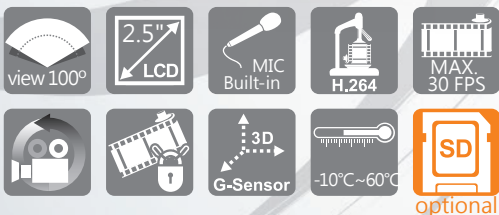

### VVG-CBN11A

NEW 2015 OCT. V1.0

1. Wide angle glare-depressed lens .
2. Low light high sensitive sensor equipped.
3. High environmental tolerant casing, high temperature resistant casing which doesn't release toxic gas and deformation.
4. HD Recording Resolution.
5. SDHC storage card max. to 128GB.
6. Auto loop recording when memory card is inserted and device is power on.
7. Emergency recording button protect data in secured area from being overwritten.
8. Build-in G-Sensor event recording.

## Specifications

Sensor	CMOS Sensor
Resolution	NTSC 1280*720 / 30fps
	PAL 1280*720 / 25fps
Voltage	DC5V±5% / 1A
Operating Temperature	-10°C ~ +60 °C
Storage Device	Suport SDHC Card Class 10 or above recommend (at least 8GB)
Recording Mode	Start recording automatically when power up.
Recording Content	Date, Time, Image, Sound, G-Sensor data
Storage format	TS file is playable on most players, exclusive player available on Vacron website.
	Use remote control to playback
Audio Input	Built-in Microphone
Time Setup	Setup time by OSD Interface
G-Sensor	Build-in 3D G-Sensor
In/Out Device	Red : Recording (flashing) (Indicator light flashes fast when doing emergency recording)
	DC+5V Power input
	Built-in 2.5" LCD
Accessory	5V Cigarette power adaptor/ Bracket holder/Remote control