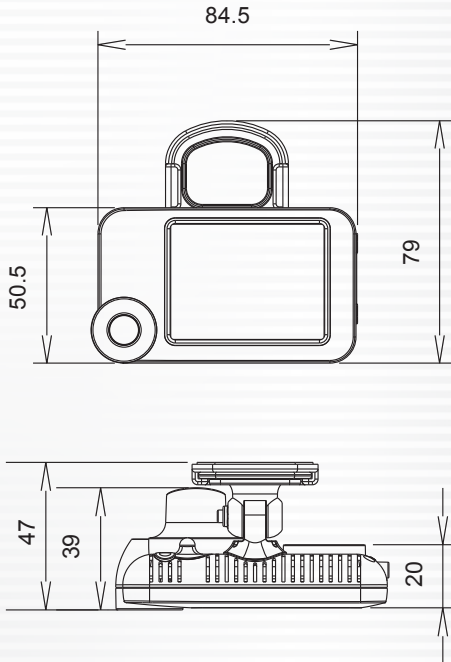

### VVG-CBN11A

NEW 2015 OCT. V1.0

1. Wide angle glare-depressed lens .
2. Low light high sensitive sensor equipped.
3. High environmental tolerant casing, high temperature resistant casing which doesn't release toxic gas and deformation.
4. HD Recording Resolution.
5. SDHC storage card max. to 128GB.
6. Auto loop recording when memory card is inserted and device is power on.
7. Emergency recording button protect data in secured area from being overwritten.
8. Build-in G-Sensor event recording.

## Dimension Unit: mm