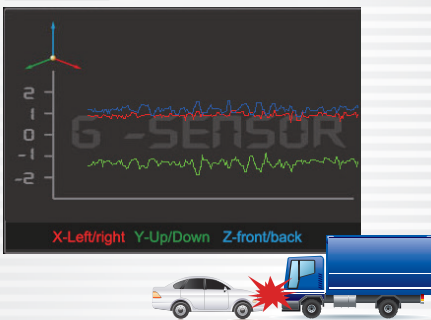

## VVG-CBE15A

- H.264 compression technology real-time recorder.
- 120° Wide-angle CMOS Lens.
- Record video with sound inside and outside the car.
- Recorded Video store in Micro SD card.
- Loop recording / on start recording when memory card is inserted and device is power on.
- Emergency Manual recording, file save to separate area to prevent overwritten.
- Built-in G-Sensor, auto recording accident footage.

# CAR CAMCORDER VWG-CBE15A

- Event Recording, keep the files without being overwritten.

- G-sensor sensitivity can be adjusted according to road situations.

G Sensor