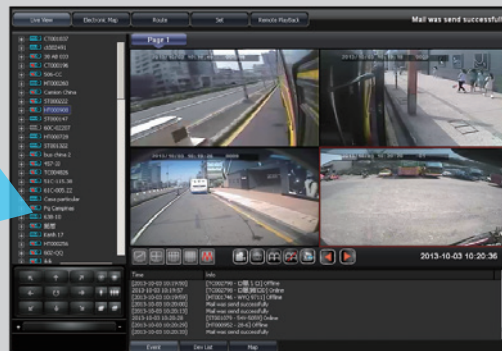

Vehicle Tracking Management System

3G/4G operating management system