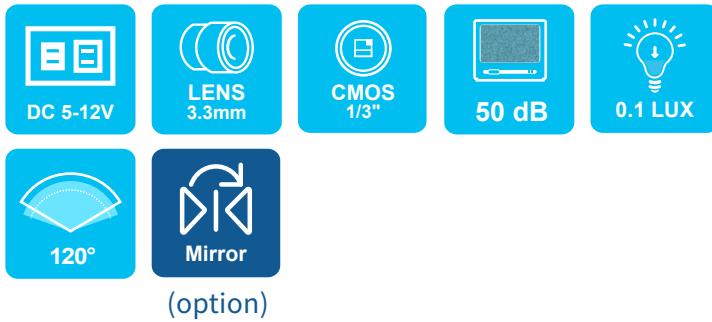

AVM-F237C 1080P IP68

Waterproof Vehicle Camera

- › 1/3" CMOS Sensor
- › 3.3 mm Lens
- › Waterproof IP68, suitable to install at any places
- › Video adjustable for mirroring if in need (Optional)

SPECIFICATIONS

Video System-	NTSC/PAL
Pick Up-	1/3" CMOS sensor
Number of Pixel-	1920 (H) × 1080 (V)
Effective Pixels-	2.0 Mega Pixel
Resolution-	1080P
<hr/>	
Sync System-	Internal
Scanning system-	2 : 1 Interlace
Sensitivity-	0.1 Lux
S/N Ratio-	≥50dB
Auto Gain Control-	Auto
Mirroring-	Optional(BV)
White Balance-	Auto
Electronical Shutter-	Auto
Video Output-	1 Vp-p Composite Video Output, 75 Ohms
Power Supply-	DC 5.0-12.0V
Power Consumption-	120mA
Lens-	3.3mm
View Angle-	H:120 ° 、 V:60°
Operating Temperature-	- 10° C ~ + 60°C
Dimensions (HxWxD)-	40.38 × 28 × 38.5mm
Waterproof-	IP68