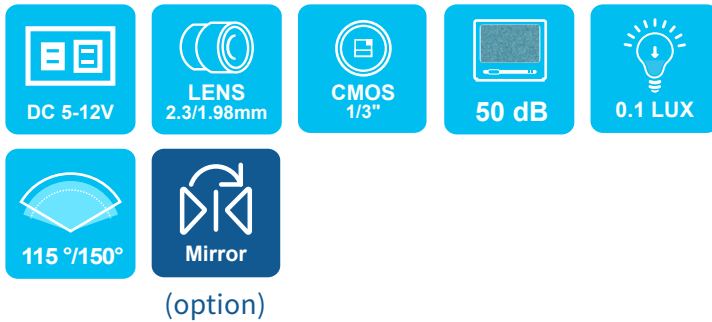

## Waterproof Vehicle Camera

- > 1/3" CMOS Sensor
- > 2.9/2.19mm Lens
- > Waterproof IP68, suitable to install at any places
- > Video adjustable for mirroring if in need (Optional)

## SPECIFICATIONS

---

<b>Video System-</b>	NTSC/PAL
<b>Pick Up-</b>	1/3" CMOS sensor
<b>Number of Pixel-</b>	1920 (H) × 1080 (V)
<b>Effective Pixels-</b>	2.0 Mega Pixel
<b>Resolution-</b>	1080P
<hr/>	
<b>Sync System-</b>	Internal
<b>Scanning system-</b>	2 : 1 Interlace
<b>Sensitivity-</b>	0.1 Lux
<b>S/N Ratio-</b>	≥50dB
<b>Auto Gain Control-</b>	Auto
<b>Mirroring-</b>	Optional(BV)
<b>White Balance-</b>	Auto
<b>Electronical Shutter-</b>	Auto
<b>Video Output-</b>	1 Vp-p Composite Video Output, 75 Ohms
<b>Power Supply-</b>	DC 5.0-12.0V
<b>Power Consumption-</b>	120mA
<b>Lens-</b>	2.3mm / 1.98mm
<b>View Angle-</b>	H115 ° 、 V62° / H:150° 、 V:81°
<b>Operating Temperature-</b>	- 10° C ~ + 60°C
<b>Dimensions (HxWxD)-</b>	Ø:18mm x 32mm
<b>Waterproof-</b>	IP68