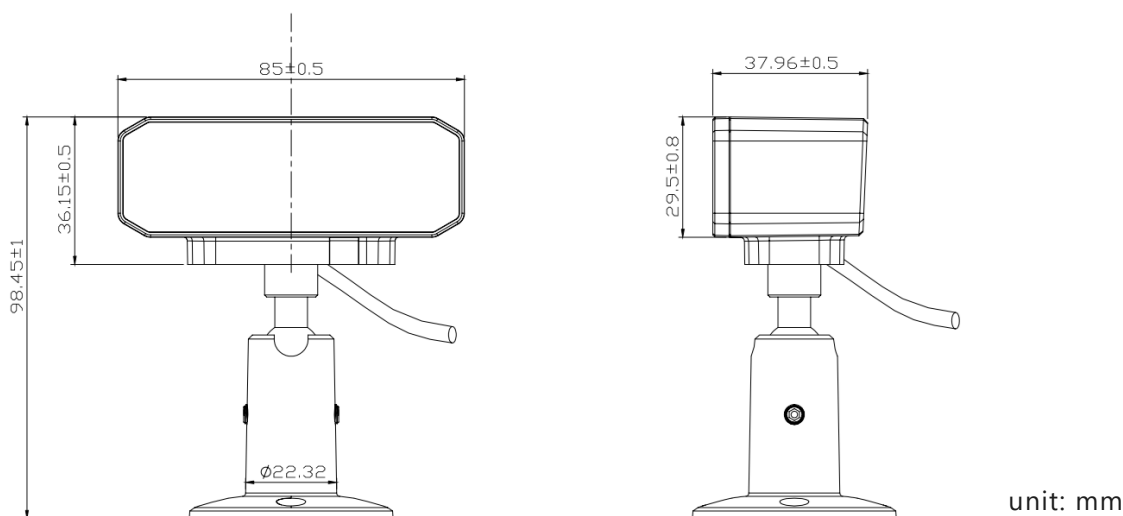

SPECIFICATIONS

Video System-	NTSC/PAL
Pick Up-	1/4" CMOS Image Sensor
Number of Pixel-	1280 (H) × 720 (V)
Effective Pixels-	Approximately 1.0 Mega Pixel
Resolution-	720P
Image color-	Black-White

Cable Length-	2.5m
Power Supply-	DC 5V~16V
Power Consumption-	100mA
Lens-	4.0mm
View Angle-	D60°、H52°、V29°
Operating Temperature-	-20°C~70°C
Dimensions (W×D×H)-	85mm x 37.96mm x 98.45 mm
IR Wavelength-	940nm

DIMENSION

Version updating is not going to inform, please check the on-going updating information