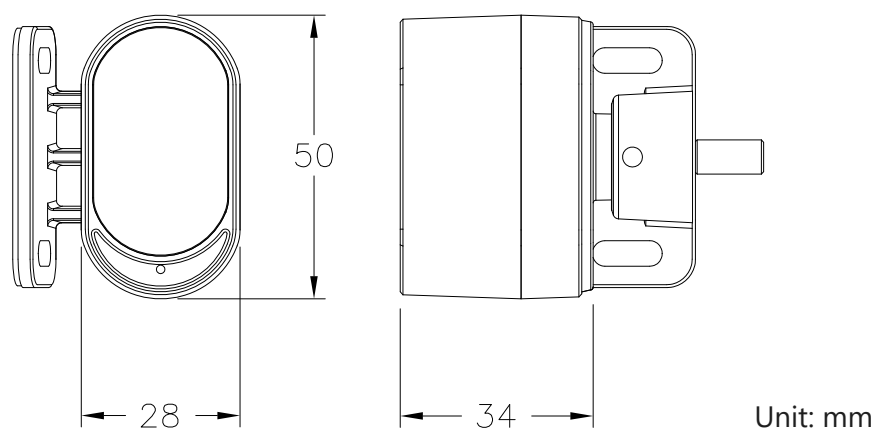

## DMS Vehicle Camera

(Support)

- > 3.6mm Lens
- > Detect the driving situation of the driver-fatigue, taking a phone call, absent, smoking, looking around, blocking the lens...and many more.

## SPECIFICATIONS

<b>System-</b>	NTSC/PAL
<b>Image Sensor-</b>	CMOS Sensor
<b>Number of Pixel-</b>	1280 (H) × 720(V)
<b>Effective Pixels-</b>	Approx. 1.0 Mega Pixel

<b>Resolution-</b>	720P
<b>Image Colour-</b>	B/W
<b>Wire Length-</b>	3500mm
<b>Power Supply-</b>	DC 12V
<b>Max. Power Consumption-</b>	60mA
<b>Lens-</b>	3.6 mm
<b>View Angle-</b>	D92°、H71°、V45°
<b>Operating Temperature-</b>	- 20° C ~ + 70° C
<b>Dimensions (W×D×H)-</b>	50mm x 28mm x 34mm
<b>IR Wavelength-</b>	940nm