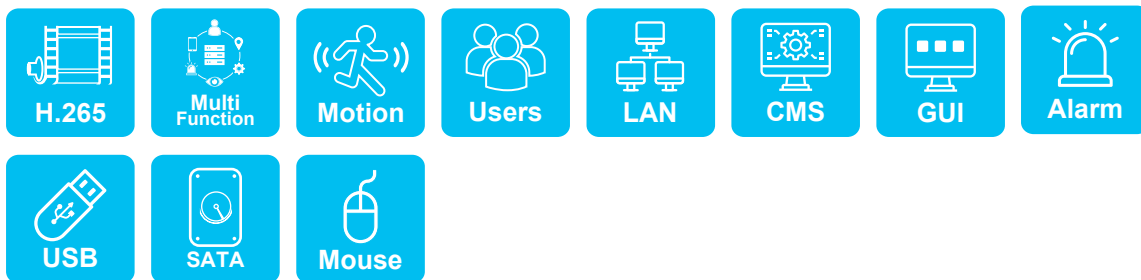

VDN-DKF608E 5MP

8CH video recording system

- › Multitasking: which can Record / Playback / Remote Connection / Mobile phone watch and playback at the same time.
- › The maximum supporting capacity for a single hard disk is 10 TB.
- › Support HD ultra high definition output.
- › It supports remote IE browsing, monitor live footage, and playback simultaneously.
- › Provide HTTP, DHCP, DDNS, NTP, SMTP, FTP, DNS, UPNP, PPPoE, and IP authority services.
- › Support iPhone, Android video monitoring and playback.
- › It supports CMS (Central Management System).
- › It can be set as a Hybrid function to connect traditional analog signals and digital IP signals at the same time and the IP channel can be set at will.
- › With P2P function, scan QR-Code through APP for real-time monitoring and playback to increase information security.
- › Set the IP CAM mode on the host, and use FUHO IP Cam to plug and play.
- › Applicable for VACRON IP cam with no extra operation or settings other than plugging.
- › Applicable for ONVIF IP cam.
- › Applicable for RTSP IP cam.
- › Supports VACRON recording devices.
- › Support automatic update.
- › It supports AHD, TVI, CVI, CVBS, and IP signal inputs.

SPECIFICATIONS

Video input-	8 CH of BNC input
Video output-	VGA output (Max. 1920x1080) HD OUT output (Max. 3840x2160)
Audio input-	4CH RCA input (could extend to 8CH audio)
Audio output-	1CH RCA output
Alarm input-	4 inputs, normally open/normally closed (optional)
Alarm output-	1 alarm output(optional)
Audio Compression-	G.711U

Port- RS-485 (Pelco-D / Pelco-P)

Operation menu- Graphical User Interface (GUI);
Supports simultaneous display on VGA, HD out, and CVBS

Input method- Mouse

Internal Buzzer- Start-up Beep

Languages- English / Simple Chinese/ Traditional Chinese/ Japanese