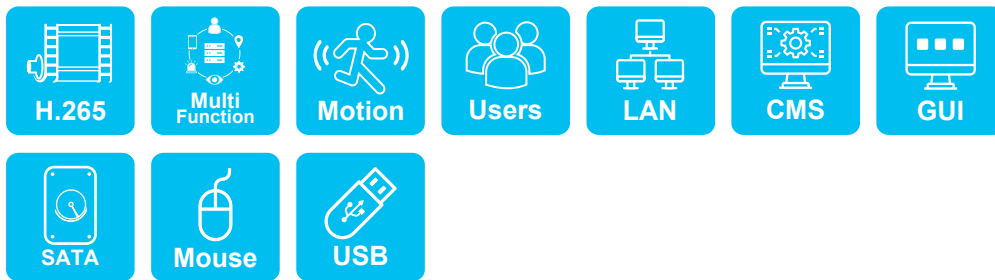

VDN-NKE816E 5MP

16CH recording system

- > Multitasking: which can Record / Playback / Remote Connection / Mobile phone watch and playback at the same time.
- > The maximum supporting capacity for a single hard disk is 10 TB.
- > Support HD ultra high definition output.
- > It supports remote IE browsing, monitor live footage, and playback simultaneously.
- > Provide HTTP, DHCP, DDNS, NTP, SMTP, FTP, DNS, UPNP, PPPoE, IP authority services.
- > Support iPhone, Android video monitoring and playback.
- > It supports CMS (Central Management System).
- > With P2P function, scan QR-Code through APP for real-time monitoring and playback to increase information security.
- > Set the IP CAM mode on the host, and use FUHO IP Cam to plug and play.
- > Support automatic update.

SPECIFICATIONS

Video input-	16CH 5MP (RJ45 input)
Video Output-	VGA (Maximum 1920x1080) HD OUT output (Max. 3840 x 2160)
Audio Compression-	G.711U
Digital Zoom in-	YES
Auto Sequence Duration-	YES
Video Compression-	H.264 / H.265
Monitoring-	VGA @30FPS/sec. up to 16CH Monitoring 1-channel real-time video monitoring in 5MP@10 FPS/sec
Recording Mode-	Continuity, Scheduling, Motion
Motion Detection-	Grid setting, can set up 192 detection zones (16 x 12)
Playback-	Video playback can reach up to 1 channel 5MP@10 FPS/sec. or 1 channel 1080P@30 frame/second or 16 channel VGA@30 frame/second playback
Display Mode-	Single, Quad, 9-Split, 16-Split, Sequence
Backup file format-	MP4 / self-defined format.
Backup File Method-	USB / WEB
Playback-	YES
Network Services-	HTTP\ DHCP\ DDNS\ NTP\ SMTP\ FTP\ DNS\ UPNP\ PPPoE\ IP Authority
Network Connection-	Live View, Search/Playback, Backup, and Update
Browser-	IE / WEB-Client