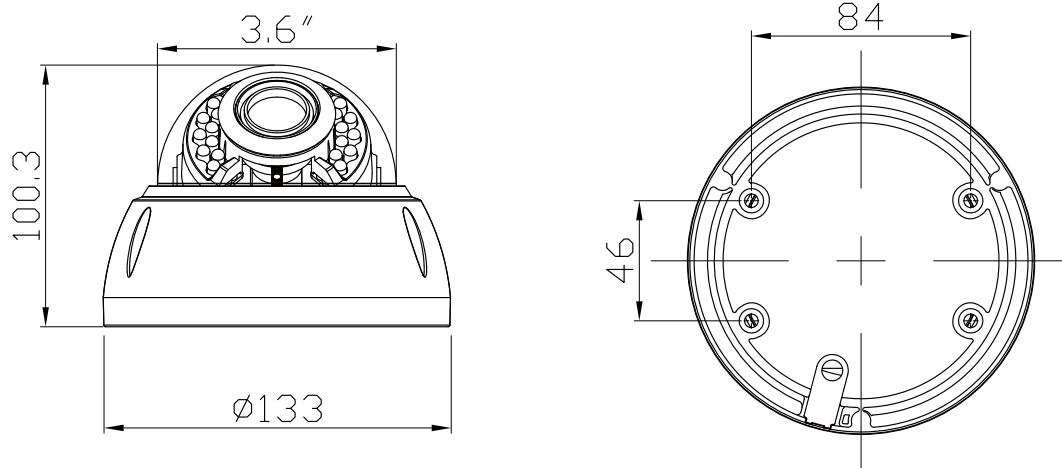

## SPECIFICATIONS

**Power Consumption-** 3.6W(IR OFF) 、18W(IR ON)

**Weight-** 965g

**Dimension-** W:Φ135mm H:110mm

**Operating Environments-** 0 ~ 45 °C

Unit:mm

Version updating is not going to inform, please check the on-going updating information