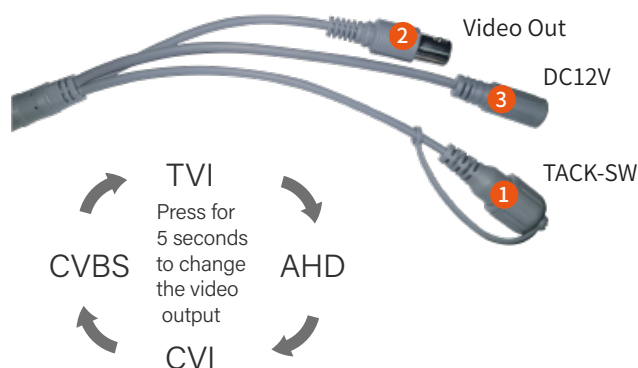

OSD Controller(option)

OSD Manual

AE	←	.....	..BRIGHTNESS / EXPOSURE MODE
AWB	←	.....	..MODE
DAY/NIGHT	←	.....	..MODE / SMART IR
IMAGE ENHANCE	←	.....	..CONTRAST / SHARPNESS / SATURATE /3DNR / 2DNR /DWDR
VIDEO SETTING	←	.....	..HD / STANSARD
LANGUAGE	《	ENGLISH	》
RESET			
SAVE&EXIT			
EXIT