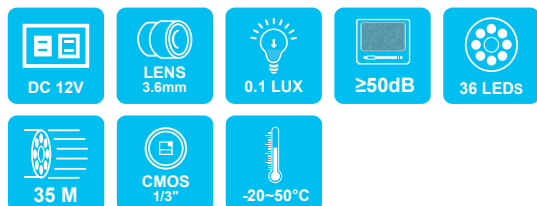

VCF-5760H 1080P IP66

AHD IR Camera

SPECIFICATIONS

Pick Up Element-	1/3" CMOS sensor
Video System-	NTSC / PAL
Image Signal Process-	Digital Signal Processor
Lens-	3.6mm
Number Of Pixel-	1920 (Horizontal) x 1080(Vertical)
Horizontal Resolution-	1080P@30fps
Power Supply-	DC 12 ± 1V
Power Consumption-	120mA(IR Off) : 340mA(IR On)
ICR-	Support
Electronic Shutter-	Auto
White Balance-	Auto
Gain Control-	Auto
S/N Ratio-	≥50dB
Day Night Auto Switch-	Support
LEDs-	36 PCS
IR Range-	35M
IR Wavelength-	850nm
Minimum Illumination-	0.1 LUX
OUTPUT-	AHD or CVBS or TVI or CVI (Default setting: AHD Mode)
Language-	English / Simplified Chinese / Traditional Chinese / Russian / Spanish / French / Polish / Italian / Portuguese / Japanese / Korean / Greek
IP Rating-	IP66
Operating Temperature-	-20°C~50°C
Dimensions (H×W×D)-	200mm x 63mm x 63mm
Weight-	About 310g

Safety Precautions

× Before using the product, please ensure that you read the safety precautions described below.

Always ensure that the product is used correctly.

- Use only recommended power sources.
- Do not attempt to disassemble, alter or apply heat to the product.
- Avoid dropping or subjecting the product to severe impacts.
- To avoid the risk of injury, do not touch the interior of the product if it has been dropped or otherwise damaged.
- Stop using the product immediately if it emits smoke, a strange smell, or otherwise behaves abnormally.
- Do not use organic solvents such as alcohol, benzene, or thinner to clean the product.
- Do not allow liquids or foreign objects to enter the camera.
- Do not place the camera near or in direct flame.
- Do not handle the power cord with wet hands.
- Do not use the equipment in a manner that exceeds the rated capacity of the electrical outlet or wiring accessories.
- Do not use if the power cord or plug are damaged, or not fully plugged into the outlet.
- Do not allow dirt or metal objects (such as pins or keys) to contact the terminals or plug.