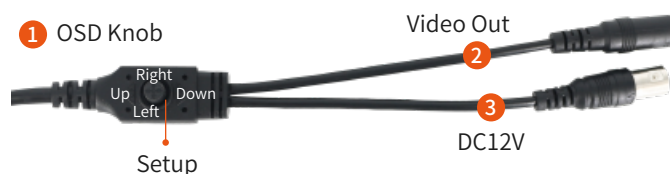

OSD Controller(option)

AHD or CVBS or TVI or CVI output, switching modes using OSD:

- CVBS mode: Press and hold UP button for 5 seconds
- CVI mode: Press and hold DOWN button for 5 seconds
- AHD mode: Press and hold LEFT button for 5 seconds
- TVI mode: Press and hold RIGHT button for 5 seconds