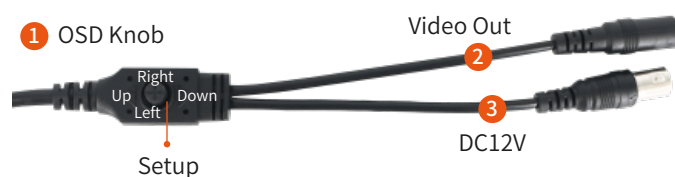

OSD Controller(option)

AHD or CVBS or TVI or CVI output, switching modes using OSD:

- CVBS mode: Press and hold UP button for 5 seconds
- CVI mode: Press and hold DOWN button for 5 seconds
- AHD mode: Press and hold LEFT button for 5 seconds
- TVI mode: Press and hold RIGHT button for 5 seconds

OSD Manual

AE	←	..BRIGHTNESS / EXPOSURE MODE
AWB	←	..MODE
DAY/NIGHT	←	..MODE / SMART IR
IMAGE ENHANCE	←	..CONTRAST / SHARPNESS / SATURATE /3DNR / 2DNR /DWDR
VIDEO SETTING	←	..HD / STANSARD
LANGUAGE	《ENGLISH》	
RESET		
SAVE&EXIT		
EXIT