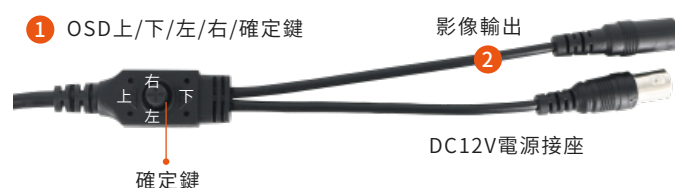

OSD控制線(選配)

AHD or CVBS or TVI or CVI輸出，使用OSD切換模式

- CVBS模式:持續壓OSD上鍵5秒鐘
- CVI模式:持續壓OSD下鍵5秒鐘
- AHD模式:持續壓OSD左鍵5秒鐘
- TVI模式:持續壓OSD右鍵5秒鐘

OSD操作選單

曝光	←	..亮度/曝光模式
白平衡	←	..模式
日夜切換	←	..模式/智能紅外
圖向增強	←	..對比度/銳度/飽和度/3D降噪/2D降噪/DWDR
視頻設置	←	..模式/制式
語言	《繁體》	
恢復出場設置		
保存退出		
退出