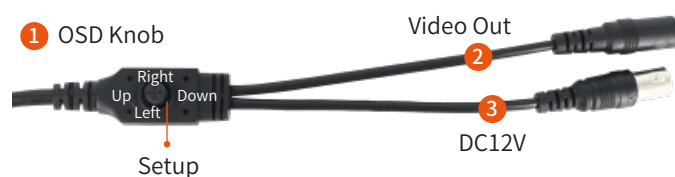

OSD Controller(option)

AHD or CVBS or TVI or CVI output, switching modes using OSD:

- CVBS mode: Press and hold UP button for 5 seconds
- CVI mode: Press and hold DOWN button for 5 seconds
- AHD mode: Press and hold LEFT button for 5 seconds
- TVI mode: Press and hold RIGHT button for 5 seconds

OSD Manual

AE	←	..BRIGHTNESS / EXPOSURE MODE
AWB	←	..MODE
DAY/NIGHT	←	..MODE / SMART IR
IMAGE ENHANCE	←	..CONTRAST / SHARPNESS / SATURATE / 3DNR / 2DNR / DWDR
VIDEO SETTING	←	..HD / STANSARD
LANGUAGE	《ENGLISH》	
RESET		
SAVE&EXIT		
EXIT