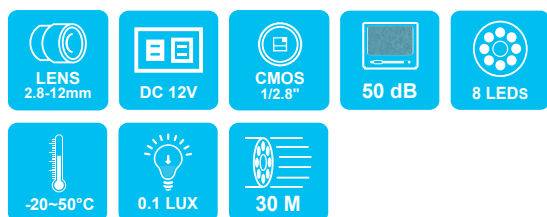

VCF-5M31HV 5MP IP66

AHD紅外線攝影機

商品規格

| | |
|-------------|-------------------------------|
| 影像元件- | 1/2.8" CMOS 影像感應器 |
| 信號模式- | NTSC/PAL |
| 影像訊號處理系統- | 數位訊號處理系統 |
| 視覺角度- | 2.8-12mm |
| 有效像素- | 2592 (水平) × 1944 (垂直) |
| 解析度- | 5M@20fps |
| 輸入電壓- | DC 12 ± 1V |
| 消耗功率- | 120mA (IR Off); 400mA (IR On) |
| ICR- | 支援 |
| 電子快門- | AUTO/1/50(1/60)秒至1/50,000秒 |
| 自動白平衡- | 自動 |
| 自動增益- | 自動 |
| 信噪比- | ≥ 50dB |
| 日夜轉換- | 支援 |
| LED顆數- | 8 PCS |
| 投射距離- | 30 M |
| 紅外線波長- | 850nm |
| 最低照度- | 0.1Lux |
| 輸出- | AHD、TVI、CVI、CVBS |
| 語言- | 英語/簡中/繁中/波蘭語/ 義大利語/葡萄牙語 |
| 防水防塵等級- | IP66 |
| 工作溫度- | -20°C~+50°C |
| 尺寸 (W×D×H)- | 315mm x 88mm x 87mm |
| 重量- | 大約965g |

VCF-5M31HV 5MP IP66

AHD Camera

SPECIFICATIONS

| | |
|-------------------------------|---|
| Pick Up Element- | 1/2.8" CMOS sensor |
| Video System- | NTSC / PAL |
| Image Signal Process- | Digital Signal Processor |
| Lens- | 2.8-12mm |
| Number Of Pixel- | 2592 (Horizontal) x 1944(Vertical) |
| Horizontal Resolution- | 5M@20fps |
| Power Supply- | DC 12 ± 1V |
| Power Consumption- | 120mA (IR Off) : 400mA (IR On) |
| ICR- | Support |
| Electronic Shutter- | AUTO/1/50(1/60)sec ~ 1/50,000sec |
| White Balance- | Auto |
| Gain Control- | Auto |
| S/N Ratio- | ≥50dB |
| Day Night Auto Switch- | Support |
| LEDs- | 8 PCS |
| IR Range- | 30 M |
| IR Wavelength- | 850nm |
| Minimum Illumination- | 0.1Lux |
| OUTPUT- | AHD、TVI、CVI、CVBS |
| Language- | English / Simplified Chinese / Traditional Chinese / Polish/ Italian / Portuguese |
| IP Rating- | IP66 |
| Operating Temperature- | -20°C~50°C |
| Dimensions (H×W×D)- | 315mm x 88mm x 87mm |
| Weight- | About965g |