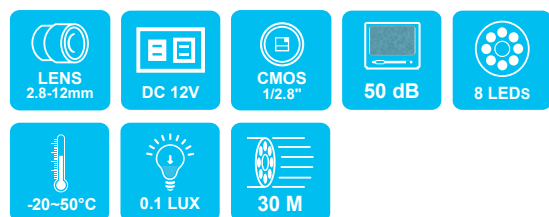

VCF-5M31HV 5MP IP66

AHD紅外線攝影機

商品規格

| | |
|-------------|-------------------------------|
| 影像元件- | 1/2.8" CMOS 影像感應器 |
| 信號模式- | NTSC/PAL |
| 影像訊號處理系統- | 數位訊號處理系統 |
| 視覺角度- | 2.8-12mm |
| 有效像素- | 2592 (水平) × 1944 (垂直) |
| 解析度- | 5M@20fps |
| 輸入電壓- | DC 12 ± 1V |
| 消耗功率- | 120mA (IR Off); 400mA (IR On) |
| ICR- | 支援 |
| 電子快門- | AUTO/1/50(1/60)秒至1/50,000秒 |
| 自動白平衡- | 自動 |
| 自動增益- | 自動 |
| 信噪比- | ≥ 50dB |
| 日夜轉換- | 支援 |
| LED顆數- | 8 PCS |
| 投射距離- | 30 M |
| 紅外線波長- | 850nm |
| 最低照度- | 0.1Lux |
| 輸出- | AHD、TVI、CVI、CVBS |
| 語言- | 英語/簡中/繁中/波蘭語/ 義大利語/葡萄牙語 |
| 防水防塵等級- | IP66 |
| 工作溫度- | -20°C~+50°C |
| 尺寸 (W×D×H)- | 315mm x 88mm x 87mm |
| 重量- | 大約965g |

VCF-5M31HV 5MP IP66

AHD Camera

SPECIFICATIONS

| | |
|-------------------------------|---|
| Pick Up Element- | 1/2.8" CMOS sensor |
| Video System- | NTSC / PAL |
| Image Signal Process- | Digital Signal Processor |
| Lens- | 2.8-12mm |
| Number Of Pixel- | 2592 (Horizontal) x 1944(Vertical) |
| Horizontal Resolution- | 5M@20fps |
| Power Supply- | DC 12 ± 1V |
| Power Consumption- | 120mA (IR Off) : 400mA (IR On) |
| ICR- | Support |
| Electronic Shutter- | AUTO/1/50(1/60)sec ~ 1/50,000sec |
| White Balance- | Auto |
| Gain Control- | Auto |
| S/N Ratio- | ≥50dB |
| Day Night Auto Switch- | Support |
| LEDs- | 8 PCS |
| IR Range- | 30 M |
| IR Wavelength- | 850nm |
| Minimum Illumination- | 0.1Lux |
| OUTPUT- | AHD、TVI、CVI、CVBS |
| Language- | English / Simplified Chinese / Traditional Chinese / Polish/ Italian / Portuguese |
| IP Rating- | IP66 |
| Operating Temperature- | -20°C~50°C |
| Dimensions (H×W×D)- | 315mm x 88mm x 87mm |
| Weight- | About965g |