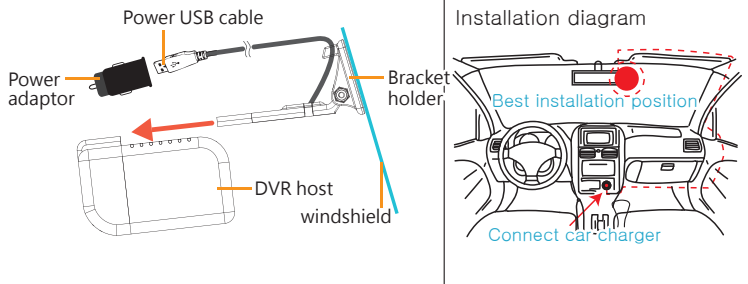

More information about products. Please visit our website
<http://www.vacron.com.tw>

Made in Taiwan
FUHO Technologg Co., Ltd.

2020 APR. V1.0
H11A0E5700

Installation diagram

Install the device in windshield position. · connect the power USB cable to the power adaptor, and plug it in the cigarette adapter. When the engine turns on, the DVR starts recording. The DVR can be removed from the bracket holder if no uses.