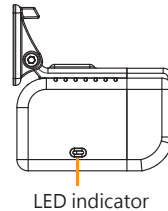

Record / Stop record