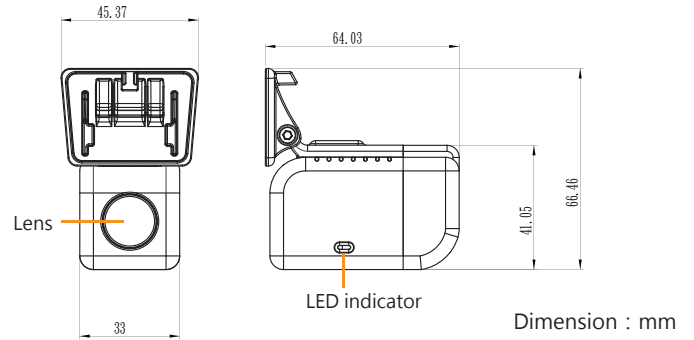

WiFi Vehicle Video Recorder

※Memory card optional.

Please check every accessory we listed below, make sure everything is included in the product package before use. If you found anything is missing, please contact the local distributor.

1. **Standard Set**
1. DVR Host
  2. Bracket holder with 4-meter power cable
  3. 5V / 2A cigarette power adaptor

Mobile APP connect

VACRON MOTO FOR IOS

VACRON MOTO FOR ANDROID

- Search and download "VACRON MOTO" in Apple store.
- Visit Google play store, search for "VACRON MOTO" and download.

Appearance/ Dimensions