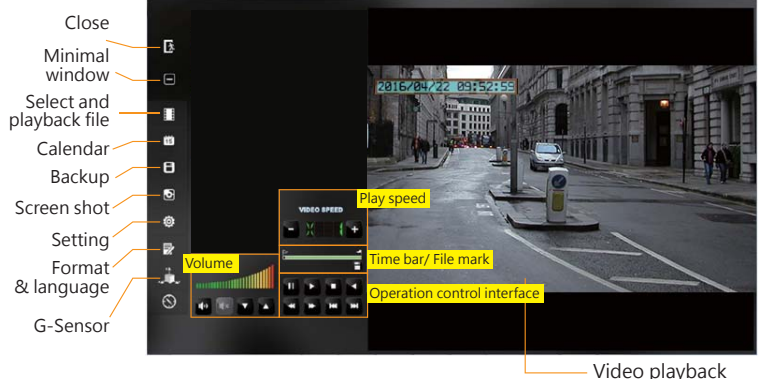

VACRON Viewer Player