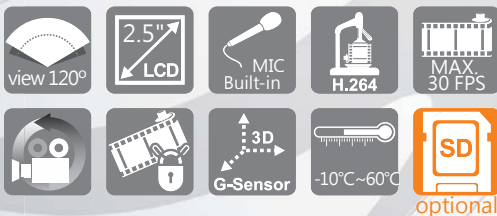

## Supercapacitor Car Camcorder

Supercapacitor / Low Lux / Large Aperture Wide Angle Lens  
WDR / High environmental tolerance

### VVG-CBN29

NEW 2015 JUN V1.0

1. Built-in Supercapacitor offers extensional power supply and ensures video is well stored of critical moment and compact.
2. 120° Wide angle glare-depressed lens .
3. Low light high sensitive sensor equipped.
4. High environmental tolerant casing, high temperature resistant casing which doesn't release toxic gas and deformation.
5. HD Recording Resolution.
6. SDHC storage card max. to 128GB.
7. Auto loop recording when memory card is inserted and device is power on.
8. Emergency recording button protect data in secured area from being overwritten.
9. Build-in G-Sensor event recording.

## Specifications

Sensor	CMOS Sensor Maximum 60fps
Resolution	NTSC 1280*720 / 30fps
	PAL 1280*720 / 25fps
Voltage	DC5V±5% · 1A
	Built-In 1.5F super capacitor
Operating Temperature	-10 °C - +60 °C
Storage Device	『SanDisk』 SDHC Card Class 10 or above recommend (at least 8GB, up to 128GB)
Recording Mode	Start recording automatically when power up, extensional 3 seconds recording after power off.
Recording Content	Date, Time, Image, Sound, G-Sensor data
Storage format	TS file is playable on most players, exclusive player available on Vacron website.
	Use remote control to playback
Audio Input	Built-in Microphone
Time Setup	Setup time by OSD Interface
G-Sensor	Build-in 3D G-Sensor
In/Out Device	Red : Recording (flashing)
	(Indicator light flashes fast when doing emergency recording)
	DC+5V Power input
	Built-in 2.5" LCD
Accessory	5V Cigarette power adaptor/ Bracket holder/Remote control