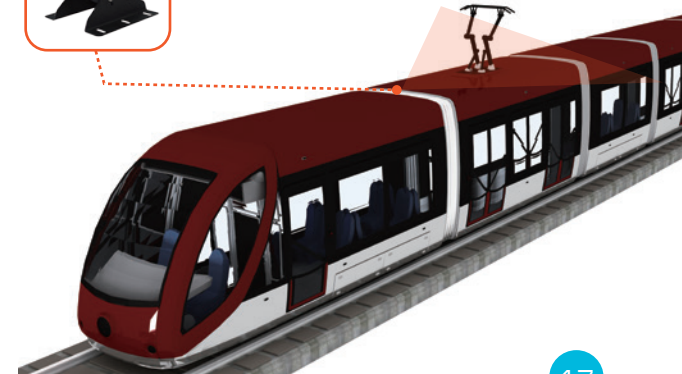

train station

bus station

Pantograph Camera

Pantograph Camera US735VE

- Lightning breach protector, anti-lightning breakthrough, anti-high voltage induction.
- Support ONVIF international standard, best in compatibility and integration.
- Integrated protective cover structure is convenient for installation and stability of continuous signal transmission.
- Support Micro SD card recording.
- IEC 60571 EMC
- IEC 60571 Vibration, shock and bump
- IEC 60571 Cold, Dry, Damp heat (Railway Certificate)
- RN10(Salt Spray Test), IP66, IK10