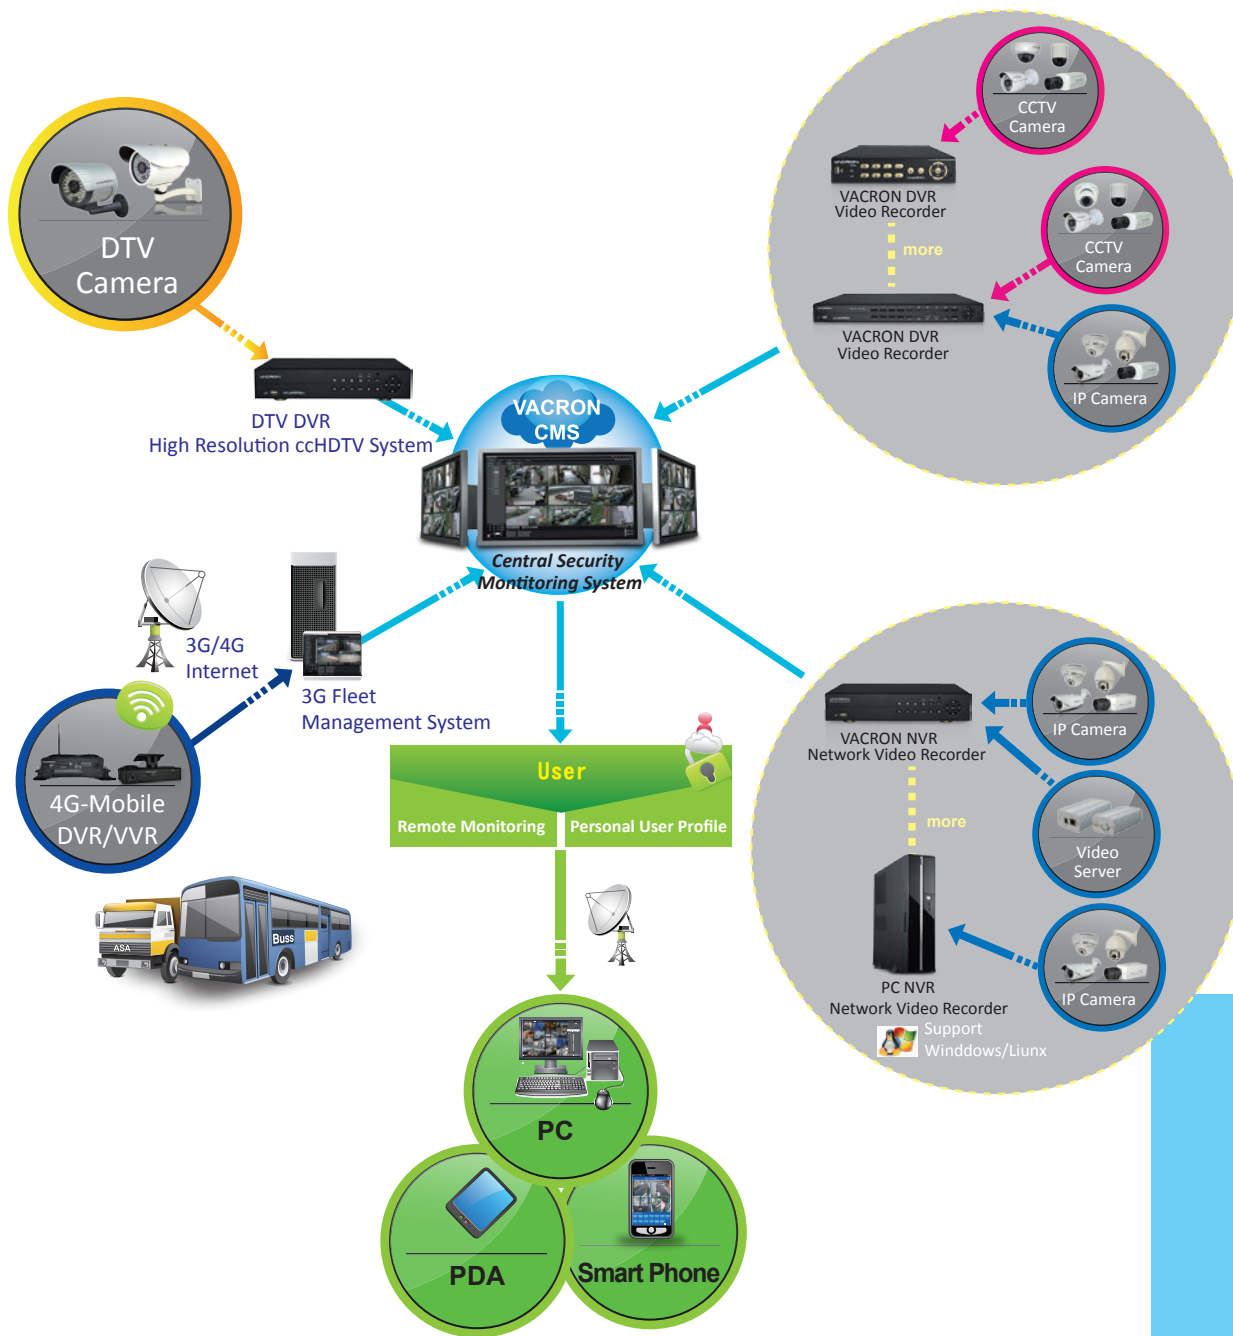

IP66

1080P AHD IR CAM

VCN-5942HD

- 2.8-12mm
- 1920x1080, 1080@30fps
- 40 pcs IR LEDs
- IR Range:30M

IP66

1080P AHD IR CAM

VCN-5926HDB

- 3.6mm / 6mm
- 2688x1520, 4M@30fps
- 6 pcs IR LEDs
- IR Range:30M

1080P AHD IR CAM

VCN-5916HDB

- 3.6mm / 6.0 mm
- 1920x1080, 1080@30fps
- 6 pcs IR LEDs
- IR Range:30M

• Central Monitoring System (CMS)

Vacron CMS Features

1. **Camera List:**
Grouping camera list and show the detail information of each camera.
2. **Live Video Display:**
Provides live monitoring up to 64 channels or video play back up to 4 channels.
3. **E-map:**
Show the position of camera on the e-map.
4. **Two-way Audio**
5. **PTZ remote control**
6. **Live view for rotation mode**
7. **App on smart phone and tablet**

/ About Vacron CMS /

System Integration

Vacron CMS is able to receive video streaming sent from DTV DVR, Video Server, IP Camera, and NVR. Vacron CMS allows you integrate different type of surveillance devices without gap.

64CH Support

Vacron CMS offers live monitoring up to 64 channels or video play back up to 16 channels.

Intuitive GUI

We also provide friendly user interface on PC, smart phone and tablet that you can get video you want every time and everywhere quickly and easily.