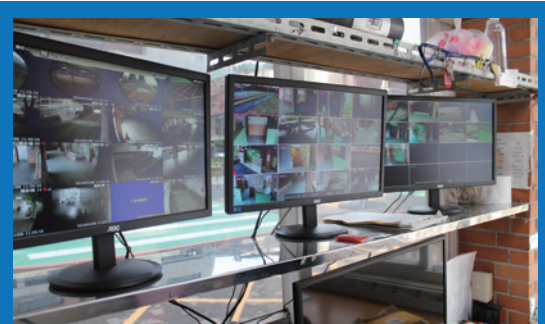

H.264 digital compression format.

- Restore to the default digital signal strength and the image is not distortion
- Wireless transfer to wired frequency group can extend image and signal transmission distance, a single repeater can extend about 300M by 3C2V coaxial cable; 5C2V can extend about 700M.
- Restore 4 cameras, capable extend distance with digital repeater (wired).
- Supports multiple transmission media for better wiring plan.
- Support feedback control function to meet DVR operation requirements.