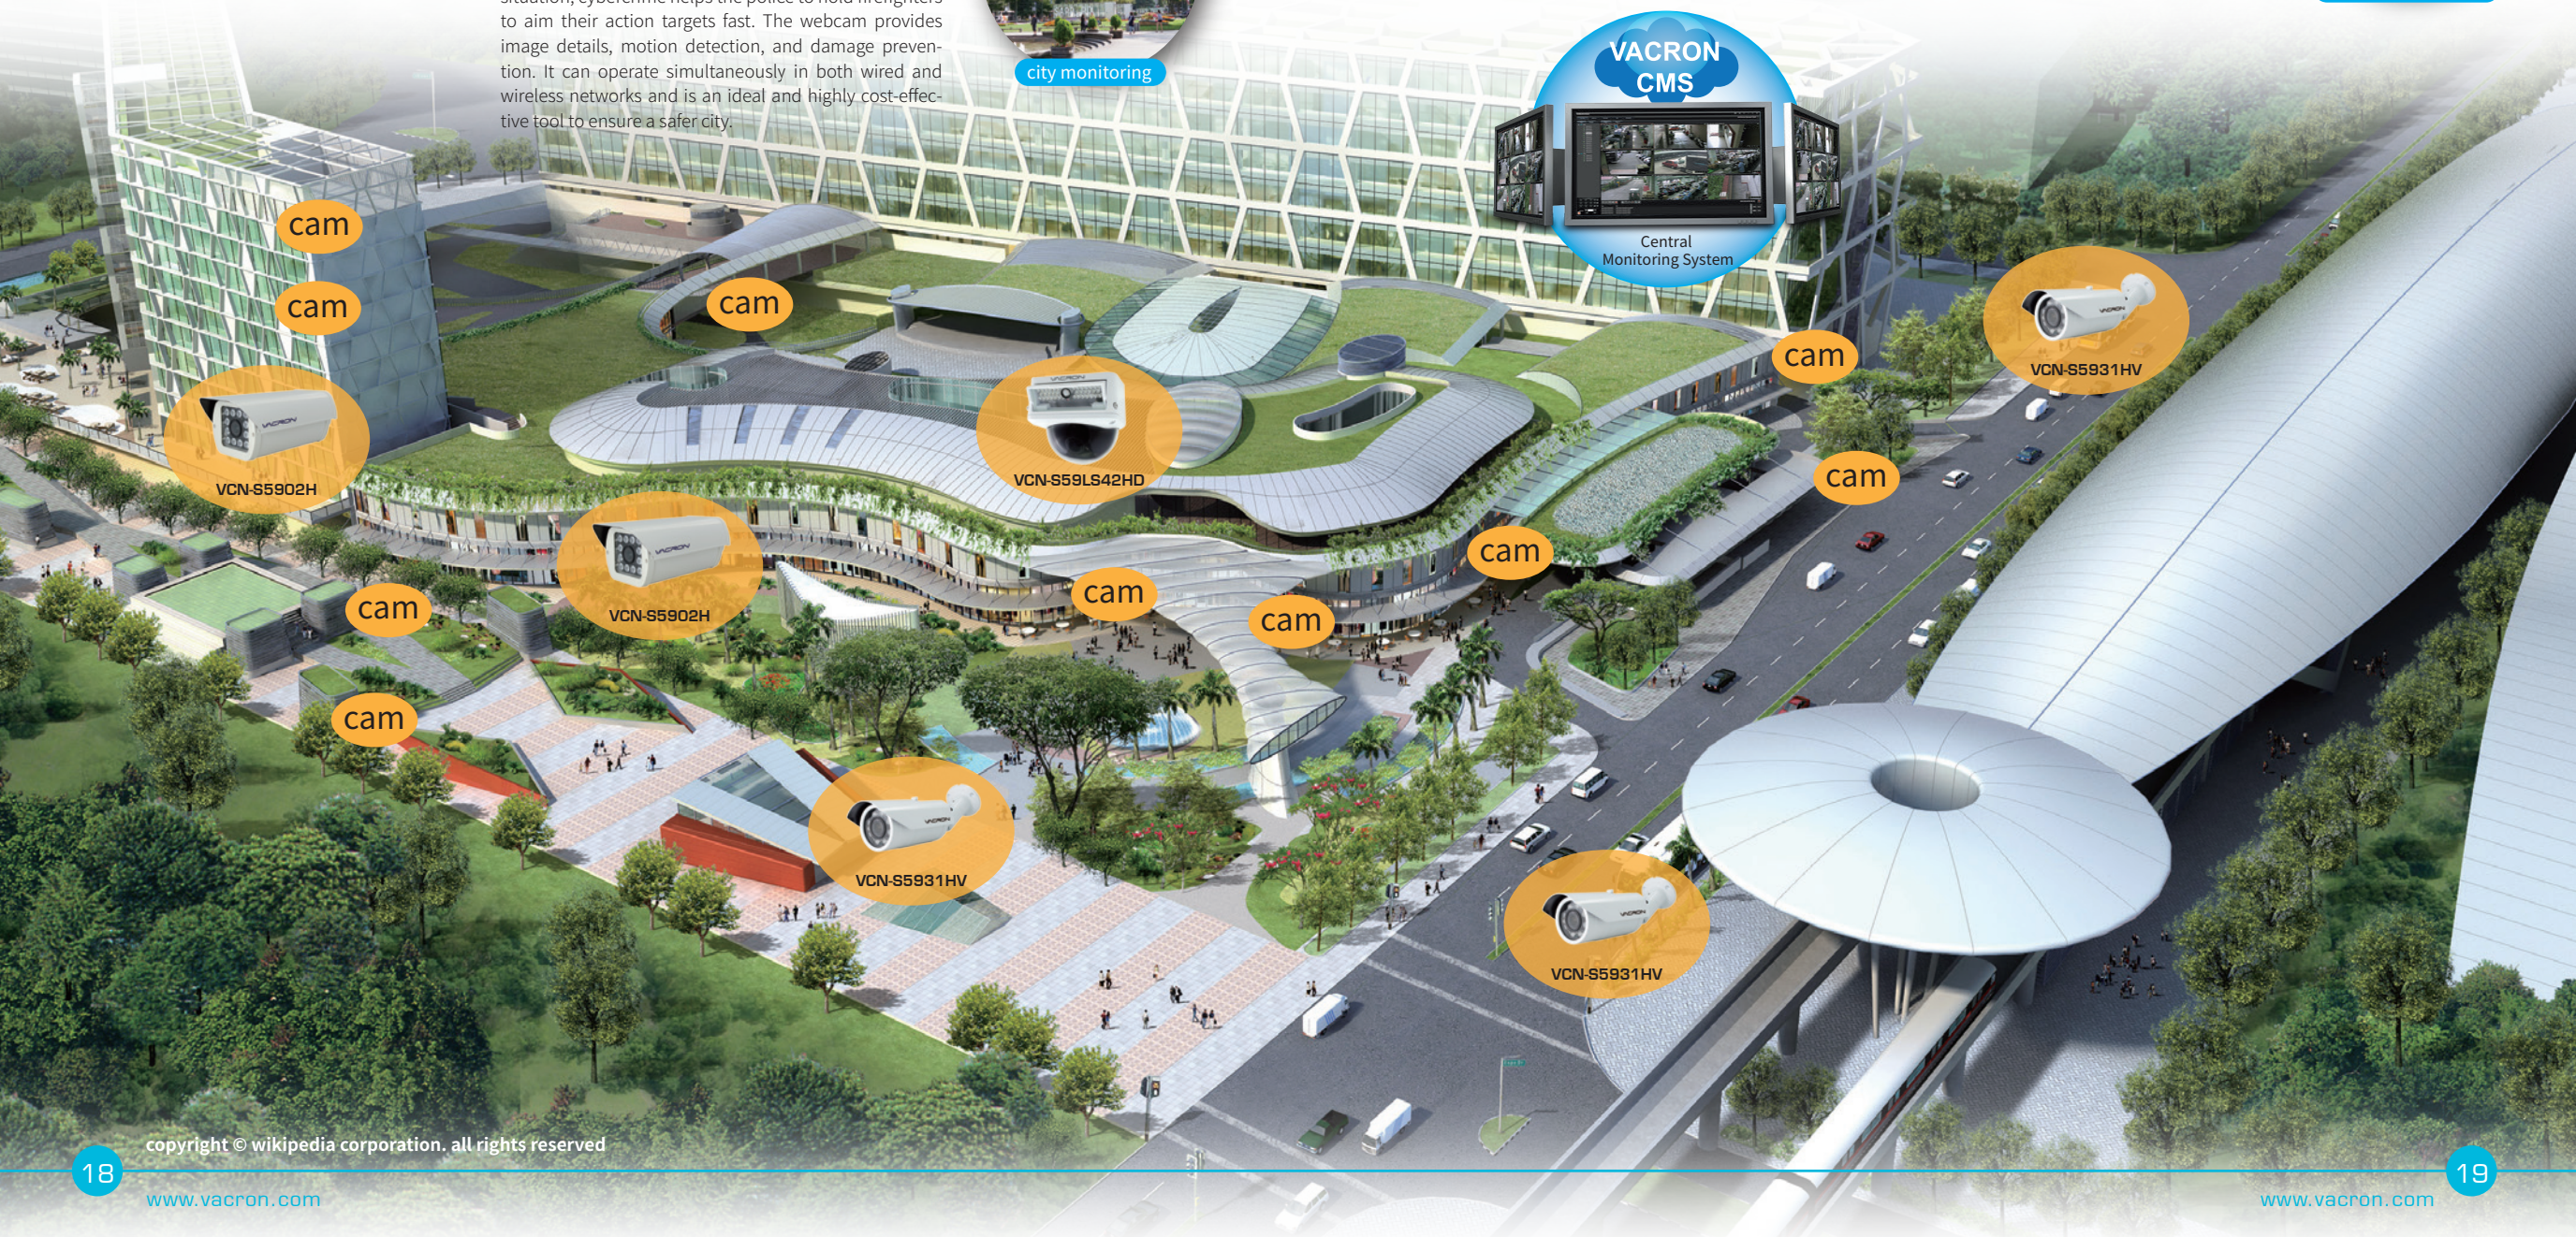

Public Security Points and Junctions Built Monitor

The digital policing point monitoring program of the police administration unit is to use the communication technology to achieve the community security.

E-linked defense. In addition, to set up surveillance cameras at key intersections, it also plans to integrate the policing information system and the service command center e-platform. The Action Police plans to complete the system integration network and establish a remote monitoring system to allow electronic monitoring and self-defense awareness of the people, combined with the detection and crime prevention actions of the police authorities, enhanced the self-defense capabilities of the communities.

Community Security

The use of public security monitoring systems to protect home security though the establishment of ubiquitous patrol network.

Establish a remote monitoring system to allow electronic surveillance and self-defense awareness of the people, combined with the investigation and crime prevention actions of the police authorities, enhanced the self-defense capabilities of various communities.