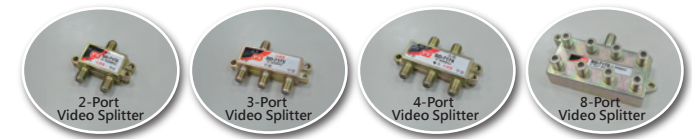

DTV Splitter

Power Amplifier

DTV-A20

DTV Wireless Power Transmitter

DTV-WT01

1CH DTV Digital Repeater

DTV-RP01

4CH DTV Digital Repeater

• IP Camera 1M / 1.3M / 2M / 3M

WiFi ONVIF

1MP WiFi IP CAM

VIG-VG300

- Board Lens 4.2 mm F1.8
- H.264 : 1280x720 at 30fps
- 12 pcs 3Φ 50-degree IR LEDs
- Built-in Microphone
- Local storage: SD Card
- Support Smartphone/Plate

ONVIF

1MP IR IP CAM

VIH-DM281A

- Board Lens 4.2mm F1.8
- H.264 : 1280x720 at 30fps
- 10 pcs IR LEDs

ONVIF IP66

1MP IR IP CAM

VIH-UM277A

- Board Lens 4.2mm F1.8
- H.264 : 1280x720 at 30fps
- 48 pcs IR LEDs

ONVIF IP66 Side lift

1MP IR IP CAM

VIH-UM230

- Varifocal 2.8-12mm F1.4
- H.264 : 1280x720 at 30fps
- 12 pcs IR LEDs

60FPS @1080P

ONVIF IP66 Side lift

2MP IR IP CAM

VIG-USC30 CS mount
VIG-USC30V Varifocal