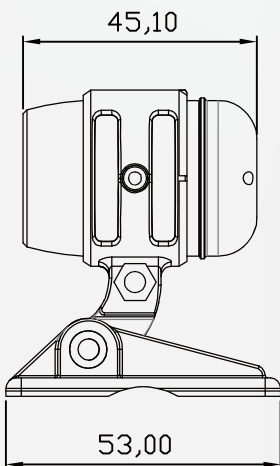

4MP

Waterproof Vehicle Camera

AVM-S525D

NEW 2019 JAN. V1.0

- High-definition 4MP camera, compatible with 4MP DVR, significantly outperformed the CCD in video quality.
- Suitable for backing up viewing or monitoring vehicles, i.e. large trucks, buses, etc.
- IP66 rating
- Normal and mirror image interchangeable setting (optional)

4MP Waterproof Vehicle Camera

AVM-S525D

SIZE : mm

SPECIFICATIONS

Video System	NTSC	PAL
Pick Up Element	SONY IMX335 1/2.8" Inch CMOS Image Sensor	
Image Signal Process	Digital Signal Processor	
Lens	2.9mm	
Number Of Pixel	2688 (Horizontal) x 1512(Vertical)	
Picture Elements	4.0 Mega Pixel	
Horizontal Resolution	Color: 4MP/30fps	Color: 4MP/25fps
Power Supply	DC 5 ± 0.5V (180 mA)	
Power Consumption	0.9W	
Synchronization	INTERNAL	
Scanning System	2 : 1 Interlace	
Minimum Illumination	0.1 LUX	
S/N Ratio	Max 50 dB	
Auto Gain Control	AUTO	
White Balance	AUTO	
Electronic Shutter	Auto: 1/30NTSC(1/25 PAL)s TO 1/50,000s	
Output	1 Vp-p Composite Video Output, 75 Ohms	
View Angle	H:110°	
Operating Temperature	- 10° C ~ + 60°C	
Dimensions (H × L)	42.5 x 60 x 53mm	
Waterproof	IP66	
Weight	82g	