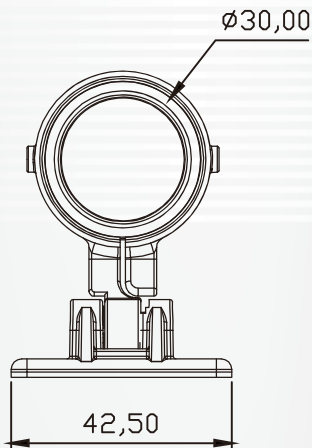

4MP

Waterproof Vehicle Camera

AVM-S525D

NEW 2019 JAN. V1.0

- High-definition 4MP camera, compatible with 4MP DVR, significantly outperformed the CCD in video quality.
- Suitable for backing up viewing or monitoring vehicles, i.e. large trucks, buses, etc.
- IP66 rating
- Normal and mirror image interchangeable setting (optional)

4MP Waterproof Vehicle Camera

AVM-S525D

SIZE : mm

SPECIFICATIONS

Video System	NTSC	PAL
Pick Up Element	SONY IMX335 1/2.8" Inch CMOS Image Sensor	
Image Signal Process	Digital Signal Processor	
Lens	2.9mm	
Number Of Pixel	2688 (Horizontal) x 1512(Vertical)	
Picture Elements	4.0 Mega Pixel	
Horizontal Resolution	Color: 4MP/30fps	Color: 4MP/25fps
Power Supply	DC 5 ± 0.5V (180 mA)	
Power Consumption	0.9W	
Synchronization	INTERNAL	
Scanning System	2 : 1 Interlace	
Minimum Illumination	0.1 LUX	
S/N Ratio	Max 50 dB	
Auto Gain Control	AUTO	
White Balance	AUTO	
Electronic Shutter	Auto: 1/30NTSC(1/25 PAL)s TO 1/50,000s	
Output	1 Vp-p Composite Video Output, 75 Ohms	
View Angle	H:110°	
Operating Temperature	- 10° C ~ + 60°C	
Dimensions (H × L)	42.5 x 60 x 53mm	
Waterproof	IP66	
Weight	82g	