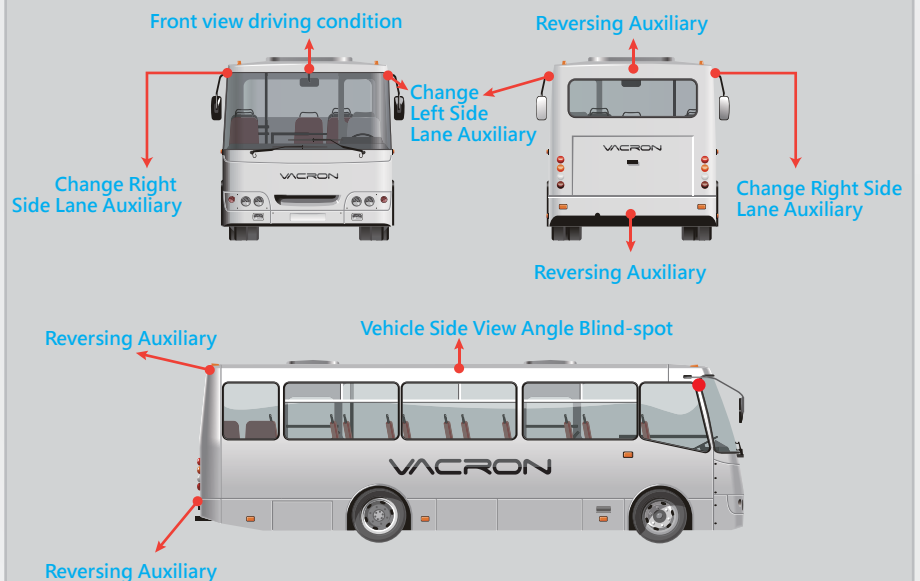

4MP

Waterproof Vehicle Camera

AVM-S525D

NEW 2019 JAN. V1.0

- High-definition 4MP camera, compatible with 4MP DVR, significantly outperformed the CCD in video quality.
- Suitable for backing up viewing or monitoring vehicles, i.e. large trucks, buses, etc.
- IP66 rating
- Normal and mirror image interchangeable setting (optional)

4MP Waterproof Vehicle Camera

AVM-S525D

SIZE : mm

SPECIFICATIONS

Video System	NTSC	PAL
Pick Up Element	SONY IMX335 1/2.8" Inch CMOS Image Sensor	
Image Signal Process	Digital Signal Processor	
Lens	2.9mm	
Number Of Pixel	2688 (Horizontal) x 1512(Vertical)	
Picture Elements	4.0 Mega Pixel	
Horizontal Resolution	Color: 4MP/30fps	Color: 4MP/25fps
Power Supply	DC 5 ± 0.5V (180 mA)	
Power Consumption	0.9W	
Synchronization	INTERNAL	
Scanning System	2 : 1 Interlace	
Minimum Illumination	0.1 LUX	
S/N Ratio	Max 50 dB	
Auto Gain Control	AUTO	
White Balance	AUTO	
Electronic Shutter	Auto: 1/30NTSC(1/25 PAL)s TO 1/50,000s	
Output	1 Vp-p Composite Video Output, 75 Ohms	
View Angle	H:110°	
Operating Temperature	- 10° C ~ + 60°C	
Dimensions (H × L)	42.5 x 60 x 53mm	
Waterproof	IP66	
Weight	82g	

*Version updating is not going to inform, please check the on-going updating information

Vehicle Camera Installed instructions

Pictures only for reference, please follow the car condition to install suitable position